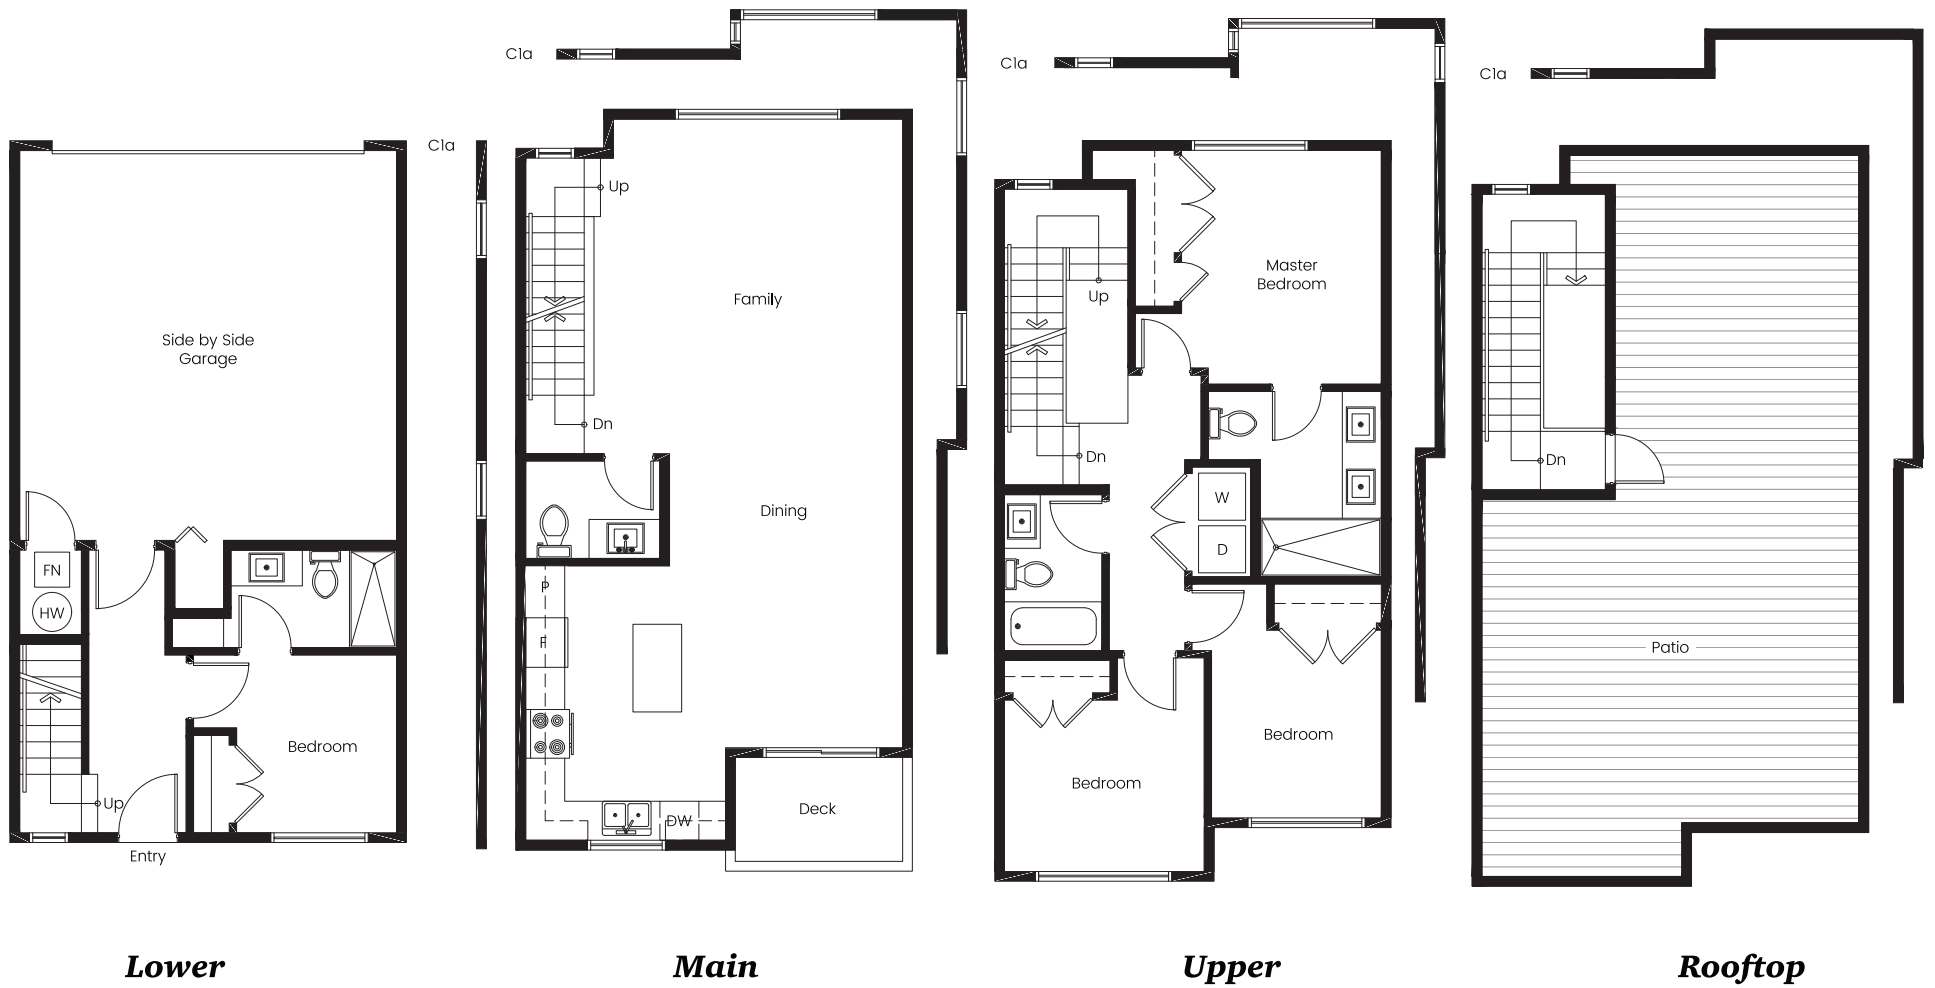

Presley

Plan C1

4 BEDROOM, 3.5 BATHROOM

1,830 - 1894 sf

Dimensions, sizes, specifications, layouts and materials are approximate only and subject to change without notice. Please see sales team for more details. E.&O.E.