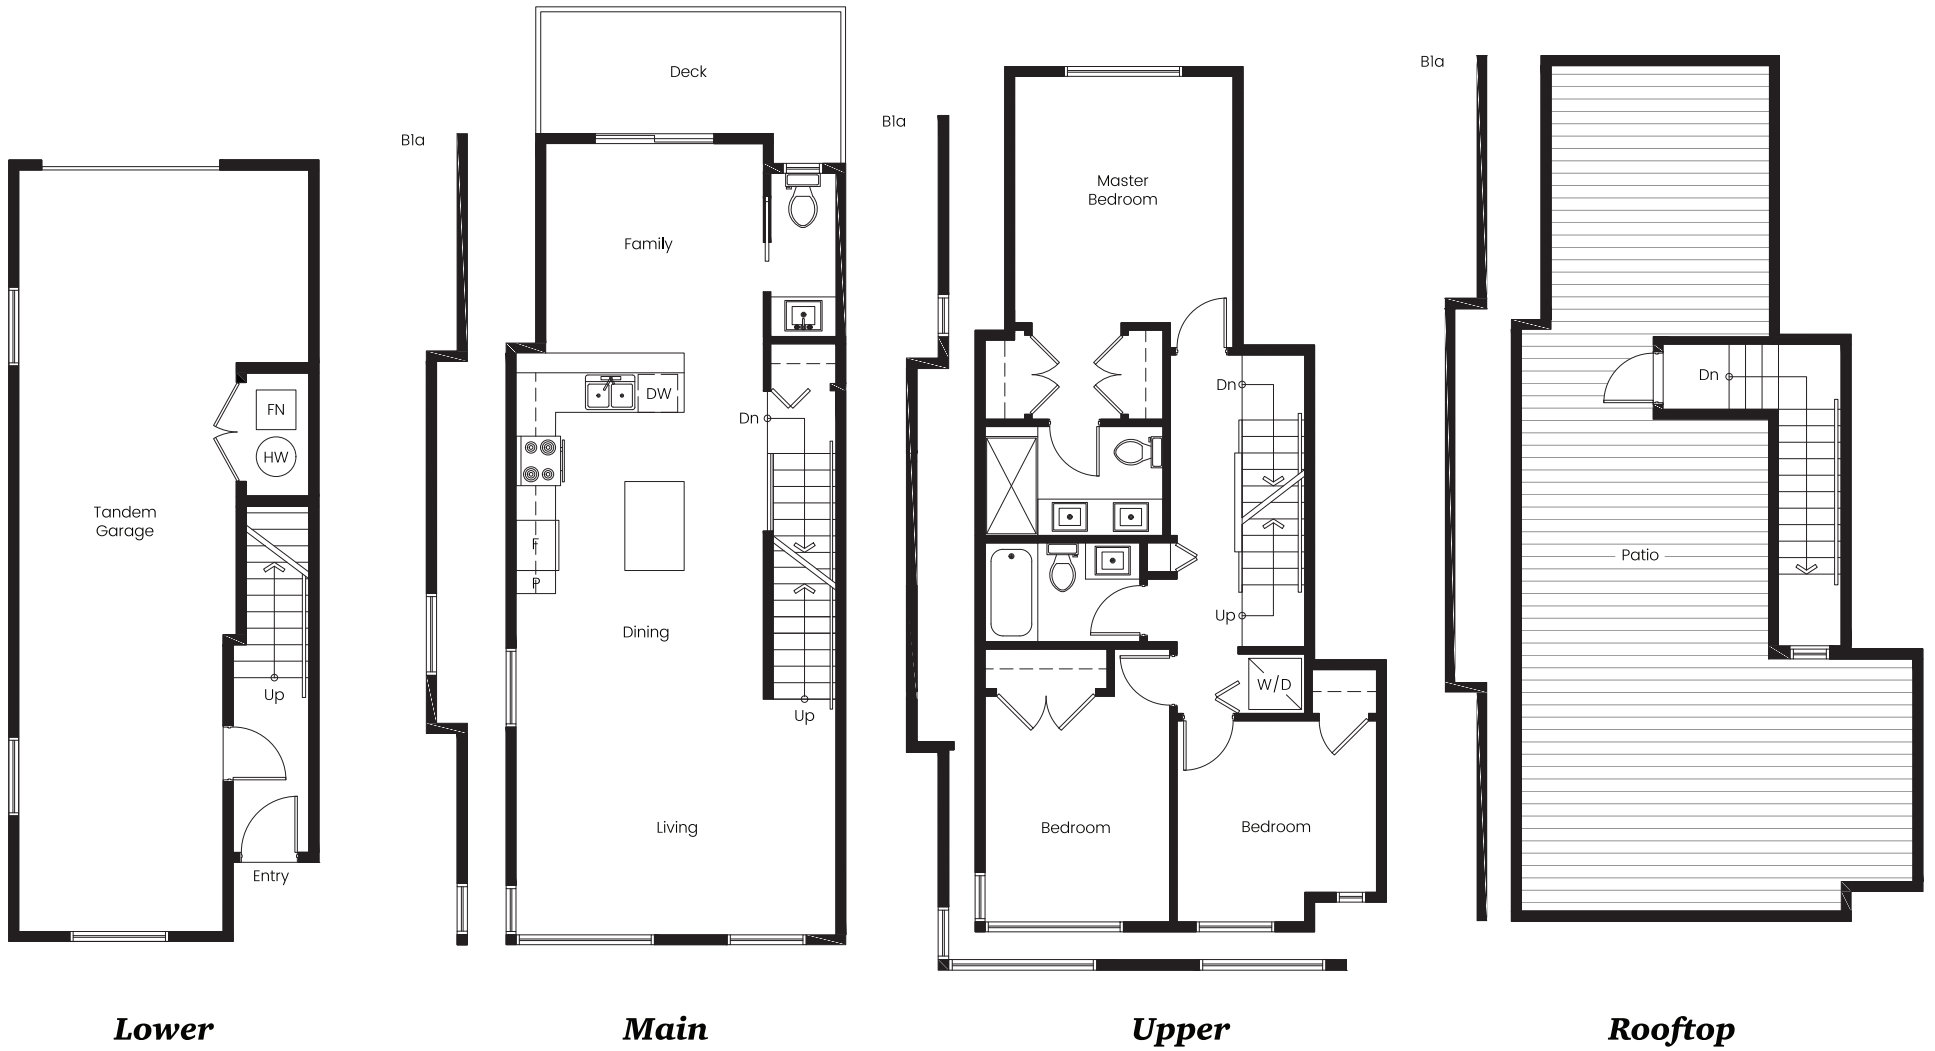

Presley

Plan B1

3 BEDROOM, 2.5 BATHROOM

1,461 - 1560 sf

Dimensions, sizes, specifications, layouts and materials are approximate only and subject to change without notice. Please see sales team for more details. E.&O.E.