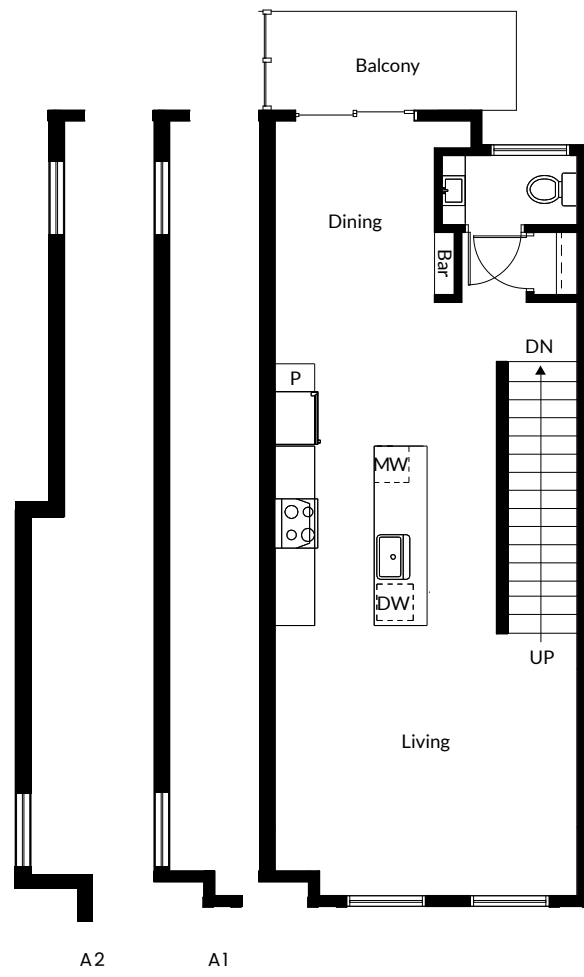

Hepburn

Plan A

3 BEDROOMS, 2.5 BATHROOMS 1,417 - 1,441 SQ.FT.

Lower

Main

Upper

Dimensions, sizes, specifications, layouts and materials are approximate only and subject to change without notice. Please see sales team for more details. E.&O.E.