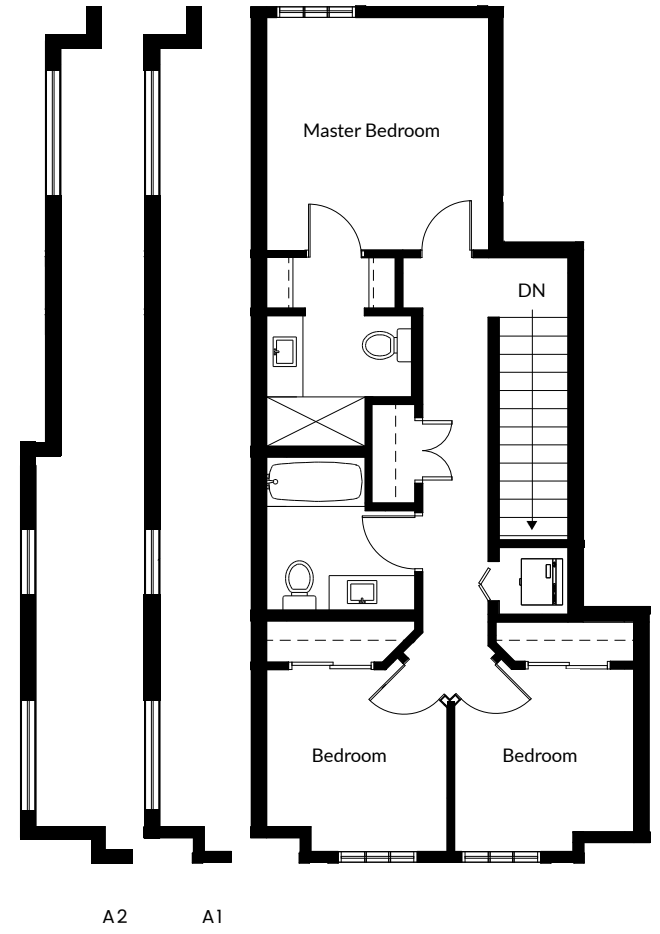

Hepburn

Plan A

3 BEDROOMS, 2.5 BATHROOMS 1,417 - 1,441 SQ.FT.

Lower

Main

Upper

Dimensions, sizes, specifications, layouts and materials are approximate only and subject to change without notice. Please see sales team for more details. E.&O.E.