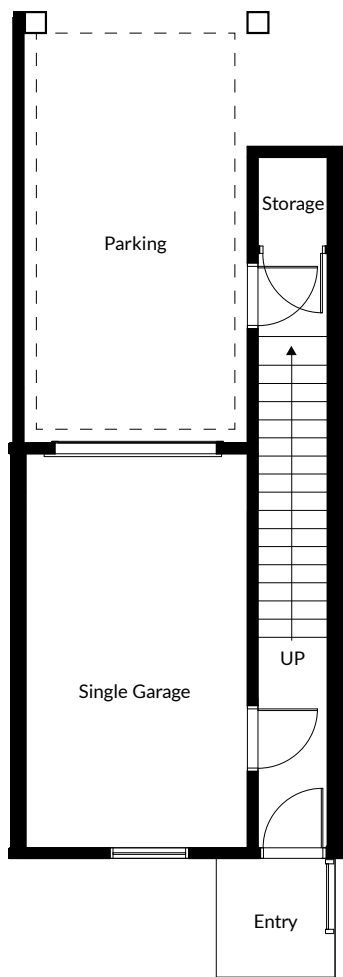

Hepburn

Plan A

3 BEDROOMS, 2.5 BATHROOMS 1,417 - 1,441 SQ.FT.

Lower

Main

Upper

Dimensions, sizes, specifications, layouts and materials are approximate only and subject to change without notice. Please see sales team for more details. E.&O.E.